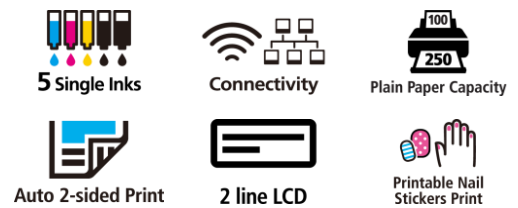

PIXMA TS705a

COMPACT AND PRODUCTIVE WI-FI PRINTER FOR THE HOME OR OFFICE

Big in features but small in size, Canon's smallest-ever 5-ink single function printer has a 350-sheet plain paper capacity to deliver smart documents and photos with seamless connectivity - and all for an affordable price.

- Seamless wireless connectivity with Ethernet compatibility
- Large 350-sheet plain paper capacity for high-volume printing
- 5 single inks with optional XL or XXL cartridges
- Remote monitoring of ink and usage via Management Information Base (MIB)
- Creative apps and media for limitless personalisation