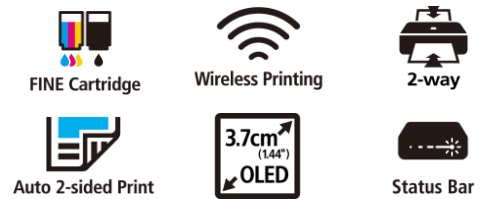

PRODUCT RANGE

PIXMA TS6350a Series
PIXMA TS8350a Series
PIXMA TS5350a Series
PIXMA TS3350 Series

Live for the story_